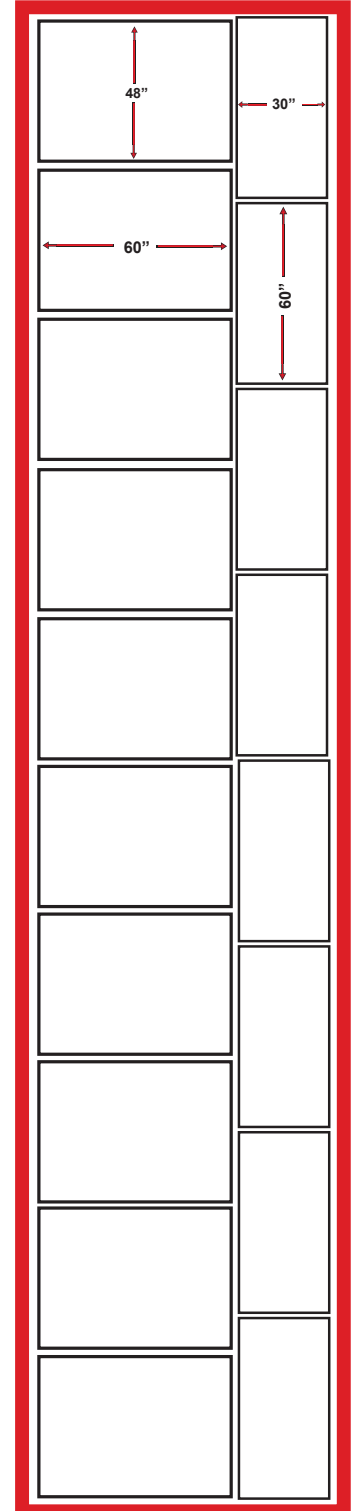

REILY RECOVERY SYSTEMS, INC.

Loading Pattern - 8' x 40' Trailer

30 x 60 x 48 Bales

Single Bale

Trailer View - Rear

Trailer View - Top

*Max - 46 Bales

*Fewer bales may be loaded depending on the bale weight