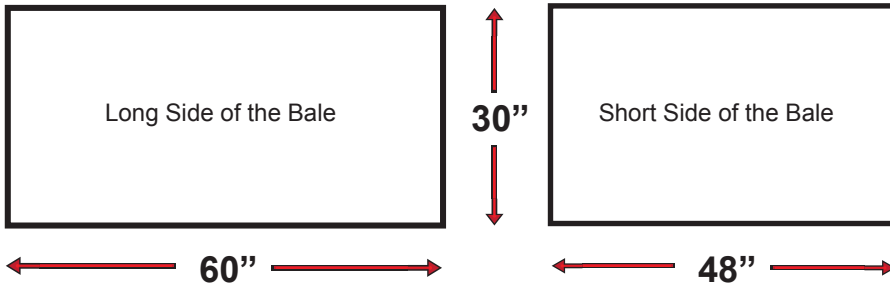

REILY RECOVERY SYSTEMS, INC.

Loading Pattern - 8' x 40' Trailer

30 x 60 x 48 Bales

Single Bale

Trailer View - Rear

Trailer View - Top

*Max - 46 Bales

*Fewer bales may be loaded depending on the bale weight