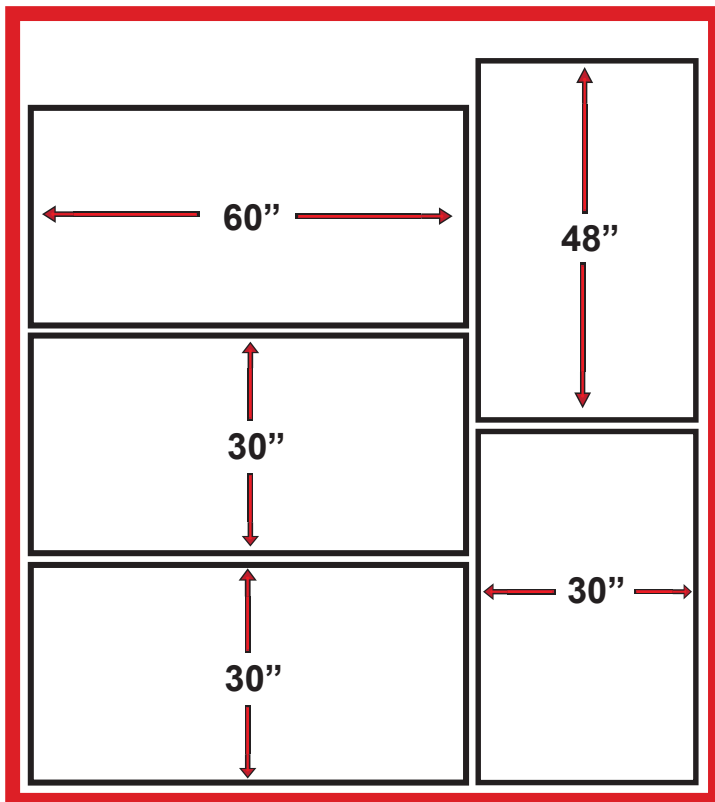

REILY RECOVERY SYSTEMS, INC.

Loading Pattern - 8' x 40' Trailer

30 x 60 x 48 Bales

Single Bale

Trailer View - Rear

Trailer View - Top

*Max - 46 Bales

*Fewer bales may be loaded depending on the bale weight